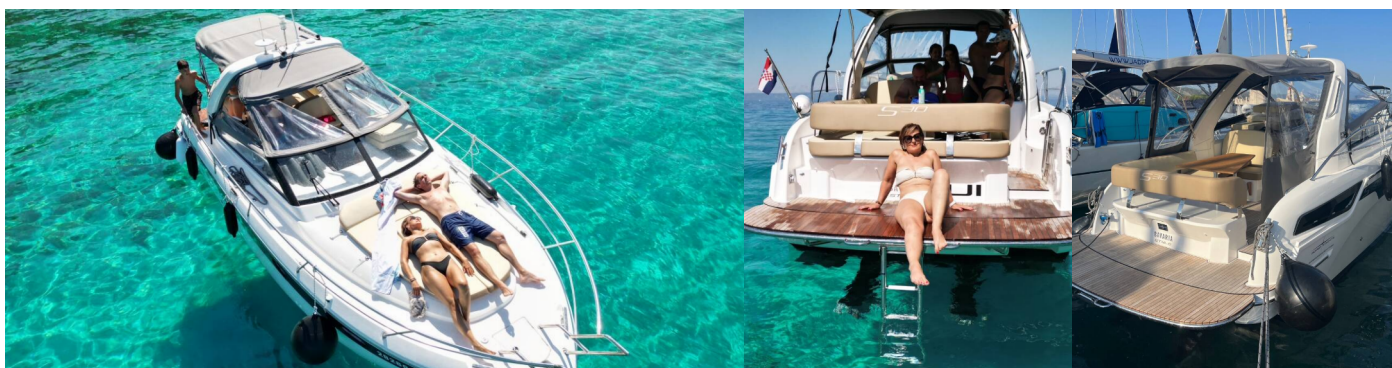

PRICE / WEEKS

16.05. - 23.05.2026 3.610 € ~~3.800 €~~	23.05. - 30.05.2026 3.895 € ~~4.100 €~~	30.05. - 06.06.2026 3.895 € ~~4.100 €~~	06.06. - 13.06.2026 3.895 € ~~4.100 €~~
13.06. - 20.06.2026 3.895 € ~~4.100 €~~	20.06. - 27.06.2026 3.895 € ~~4.100 €~~	27.06. - 04.07.2026 4.275 € ~~4.500 €~~	04.07. - 11.07.2026 4.275 € ~~4.500 €~~
11.07. - 18.07.2026 4.275 € ~~4.500 €~~	18.07. - 01.08.2026 Booked	01.08. - 08.08.2026 4.275 € ~~4.500 €~~	08.08. - 15.08.2026 4.275 € ~~4.500 €~~
15.08. - 22.08.2026 4.275 € ~~4.500 €~~	22.08. - 29.08.2026 3.895 € ~~4.100 €~~	29.08. - 05.09.2026 3.895 € ~~4.100 €~~	05.09. - 12.09.2026 3.610 € ~~3.800 €~~
12.09. - 19.09.2026 3.610 € ~~3.800 €~~	19.09. - 26.09.2026 3.610 € ~~3.800 €~~	26.09. - 03.10.2026 3.610 € ~~3.800 €~~	03.10. - 10.10.2026 3.300 €
10.10. - 17.10.2026 3.300 €	17.10. - 24.10.2026 3.300 €	24.10. - 31.10.2026 3.300 €	31.10. - 07.11.2026 3.300 €
07.11. - 14.11.2026 3.300 €	14.11. - 21.11.2026 3.300 €	21.11. - 28.11.2026 3.300 €	28.11. - 05.12.2026 3.300 €

WEB

najachty.pl

PHONE

+48 882 071 532

E-MAIL

biuro@najachty.pl

NAJACHTY

ul. Pi. Świętej Małgorzaty 1-2/42B, 58-100, Świdnica, Poland