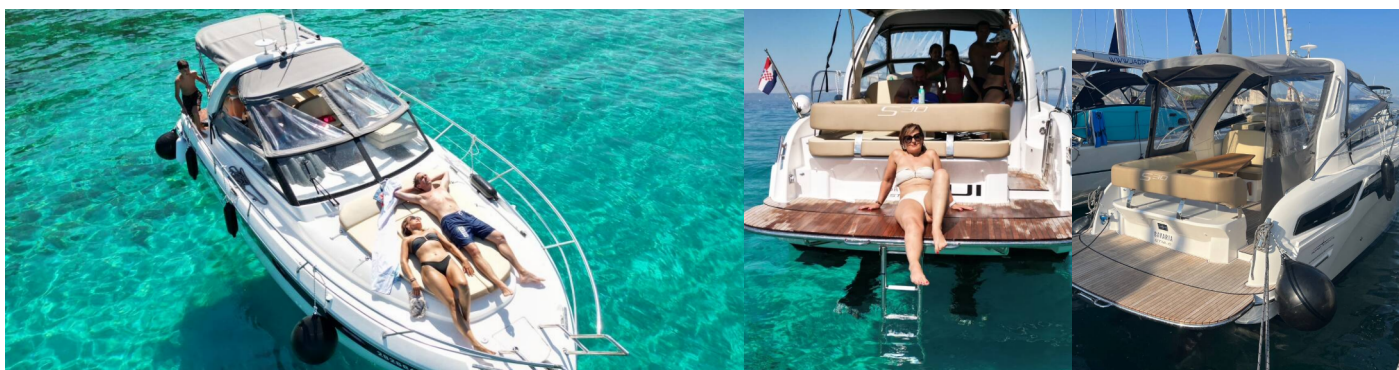

PRICE / WEEKS

05.12. - 12.12.2026

3.300 €

12.12. - 19.12.2026

3.300 €

19.12. - 26.12.2026

3.300 €

WEB

najachty.pl

PHONE

+48 882 071 532

E-MAIL

biuro@najachty.pl

NAJACHTY

ul. Pi. Świętej Małgorzaty 1-2/42B, 58-100, Świdnica, Poland