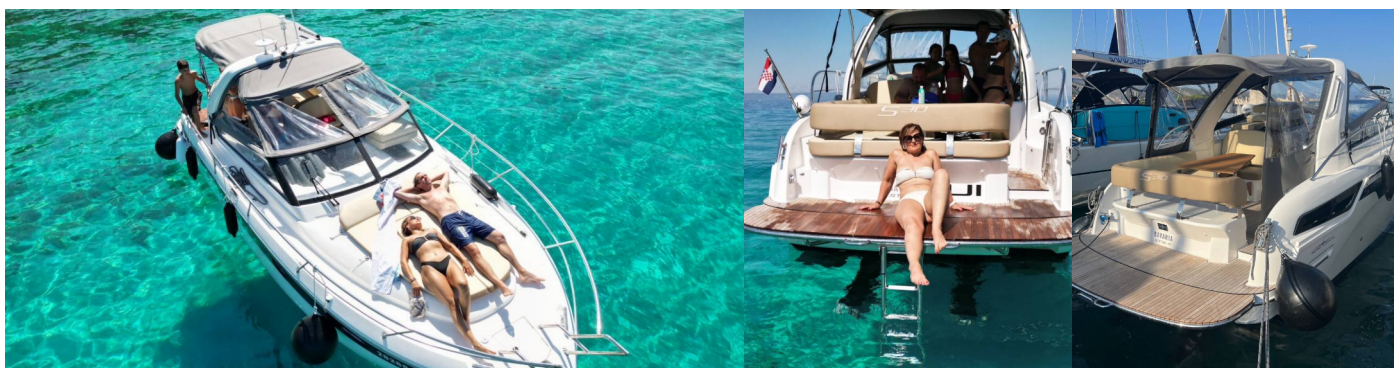

PRICE / WEEKS

07.11. - 14.11.2026

3.300 €

14.11. - 21.11.2026

3.300 €

21.11. - 28.11.2026

3.300 €

28.11. - 05.12.2026

3.300 €

05.12. - 12.12.2026

3.300 €

12.12. - 19.12.2026

3.300 €

19.12. - 26.12.2026

3.300 €

WEB

najachty.pl

PHONE

+48 882 071 532

E-MAIL

biuro@najachty.pl

NAJACHTY

ul. Pi. Świętej Małgorzaty 1-2/42B, 58-100, Świdnica, Poland