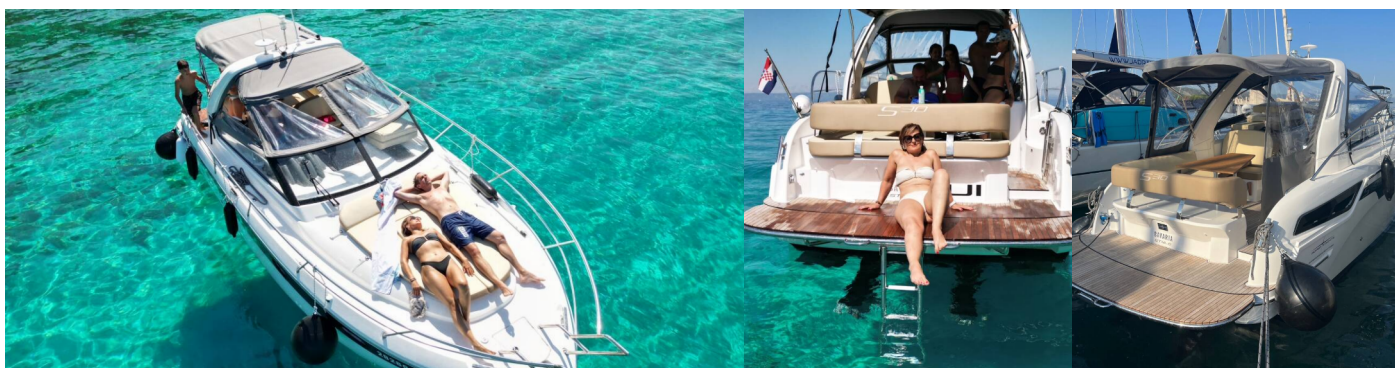

PRICE / WEEKS

25.04. - 02.05.2026 3.135 € ~~3.300 €~~	02.05. - 09.05.2026 3.610 € ~~3.800 €~~	09.05. - 16.05.2026 3.610 € ~~3.800 €~~	16.05. - 23.05.2026 3.610 € ~~3.800 €~~
23.05. - 30.05.2026 3.895 € ~~4.100 €~~	30.05. - 06.06.2026 3.895 € ~~4.100 €~~	06.06. - 13.06.2026 3.895 € ~~4.100 €~~	13.06. - 20.06.2026 3.895 € ~~4.100 €~~
20.06. - 27.06.2026 3.895 € ~~4.100 €~~	27.06. - 04.07.2026 4.275 € ~~4.500 €~~	04.07. - 11.07.2026 4.275 € ~~4.500 €~~	11.07. - 18.07.2026 4.275 € ~~4.500 €~~
18.07. - 01.08.2026 Booked	01.08. - 08.08.2026 4.275 € ~~4.500 €~~	08.08. - 15.08.2026 4.275 € ~~4.500 €~~	15.08. - 22.08.2026 4.275 € ~~4.500 €~~
22.08. - 29.08.2026 3.895 € ~~4.100 €~~	29.08. - 05.09.2026 3.895 € ~~4.100 €~~	05.09. - 12.09.2026 3.610 € ~~3.800 €~~	12.09. - 19.09.2026 3.610 € ~~3.800 €~~
19.09. - 26.09.2026 3.610 € ~~3.800 €~~	26.09. - 03.10.2026 3.610 € ~~3.800 €~~	03.10. - 10.10.2026 3.300 €	10.10. - 17.10.2026 3.300 €
17.10. - 24.10.2026 3.300 €	24.10. - 31.10.2026 3.300 €	31.10. - 07.11.2026 3.300 €	

WEB

najachty.pl

PHONE

+48 882 071 532

E-MAIL

biuro@najachty.pl

NAJACHTY

ul. Pi. Świętej Małgorzaty 1-2/42B, 58-100, Świdnica, Poland