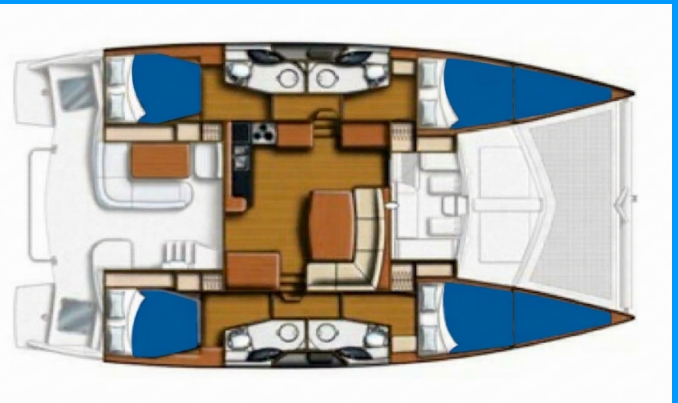

LEOPARD 44

Portals Vells

The Catamaran Leopard 44 „Portals Vells“, built in 2012, is moored in Palma de Mallorca, Marina Naviera Balear, - Spain. The yacht has 4 cabins, can accomodate 8 + 2 persons and has 4 toilets/showers.

YACHT SPECIFICATIONS

Charter Base

**Palma de Mallorca, Marina Naviera
Balear, Spain**

Yacht ID

10075

Brand

Leopard

Name

Portals Vells

Production Year

2012

Length

12.98 m

Cabins

4

Berths

8 + 2

Max. Passengers

12

Head/Shower

4

STANDARD YACHT EQUIPMENT

Comfort

Outside cushions

Deck

Cockpit table, Cockpit/stern, outside shower, Davit, Dinghy, Electric anchor windlass, Swimming ladder

Entertainment

mp3 player (Bluetooth connection), Outdoor speakers, Snorkeling equipment (fins, mask, snorkel)

Galley

Coffee machine, Freezer, Hot water, Oven, Refrigerator, Sink, Stove (Gas)

Interior

Electric fans, Electric toilet

Navigation

Autopilot, Compass, Depthsounder, GPS, Wind instrument/Anemometer

Safety

Black Water Tank, VHF radio

Sails

Lazy bag, Lazy jacks

Yacht electrics

220V socket, Air Conditioning, Generator, Heating, Solar panels, USB sockets