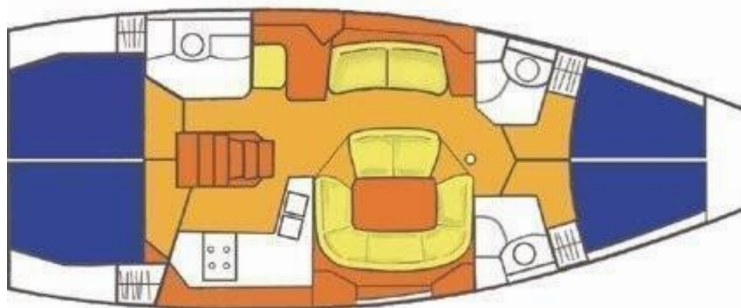

PRICE / WEEKS

05.12. - 12.12.2026

2.900 €

12.12. - 19.12.2026

2.900 €

19.12. - 26.12.2026

2.900 €

WEB

najachty.pl

PHONE

+48 882 071 532

E-MAIL

biuro@najachty.pl

NAJACHTY

ul. Pi. Świętej Małgorzaty 1-2/42B, 58-100, Świdnica, Poland