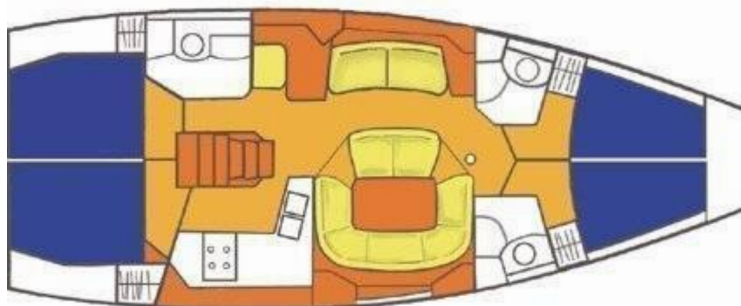

PRICE / WEEKS

24.04. - 26.04.2026 Booked	30.04. - 03.05.2026 Booked	09.05. - 16.05.2026 3.300 €	16.05. - 23.05.2026 3.300 €
23.05. - 30.05.2026 4.500 €	30.05. - 06.06.2026 Booked	06.06. - 13.06.2026 Booked	13.06. - 20.06.2026 4.500 €
20.06. - 27.06.2026 Booked	27.06. - 04.07.2026 4.500 €	04.07. - 11.07.2026 4.900 €	11.07. - 22.07.2026 Booked
25.07. - 01.08.2026 4.900 €	01.08. - 08.08.2026 4.900 €	08.08. - 15.08.2026 4.900 €	15.08. - 22.08.2026 4.900 €
22.08. - 29.08.2026 4.500 €	29.08. - 05.09.2026 4.500 €	05.09. - 12.09.2026 4.500 €	12.09. - 19.09.2026 Booked
19.09. - 26.09.2026 3.300 €	26.09. - 03.10.2026 3.300 €	03.10. - 10.10.2026 Booked	10.10. - 17.10.2026 Booked
17.10. - 24.10.2026 3.300 €	24.10. - 31.10.2026 2.900 €	31.10. - 07.11.2026 2.900 €	

WEB

najachty.pl

PHONE

+48 882 071 532

E-MAIL

biuro@najachty.pl

NAJACHTY

ul. Pi. Świętej Małgorzaty 1-2/42B, 58-100, Świdnica, Poland