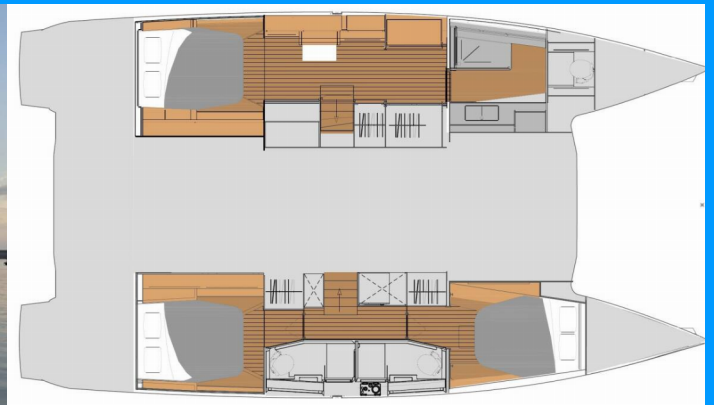

FONTAINE PAJOT ELBA 45

Fugu II

The Catamaran Fontaine Pajot Elba 45 „Fugu II“, built in 2025, is moored in Rhodes New Marina, - Greece. The yacht has 3 cabins, can accommodate 6 + 2 persons and has 3 toilets/showers.

Fugu II

Production Year

2025

Length

13.45 m

Cabins

3

Berths