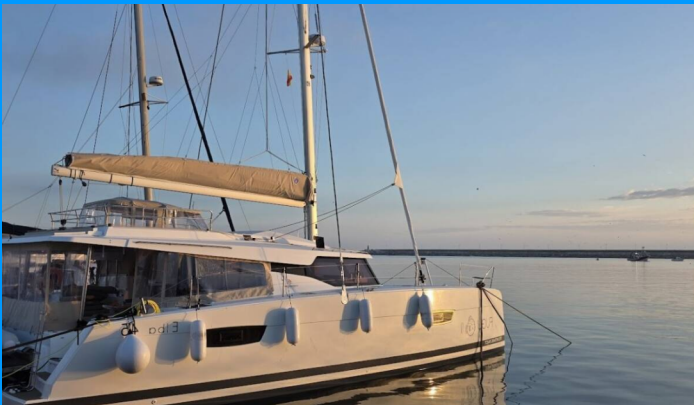

FONTAINE PAJOT ELBA 45

Fugu II

The Catamaran Fontaine Pajot Elba 45 „Fugu II“, built in 2025, is moored in Rhodes New Marina, - Greece. The yacht has 3 cabins, can accommodate 6 + 2 persons and has 3 toilets/showers.

YACHT SPECIFICATIONS

Charter Base

Rhodes New Marina, Greece

Yacht ID

10055

Brand

Fontaine Pajot

Name