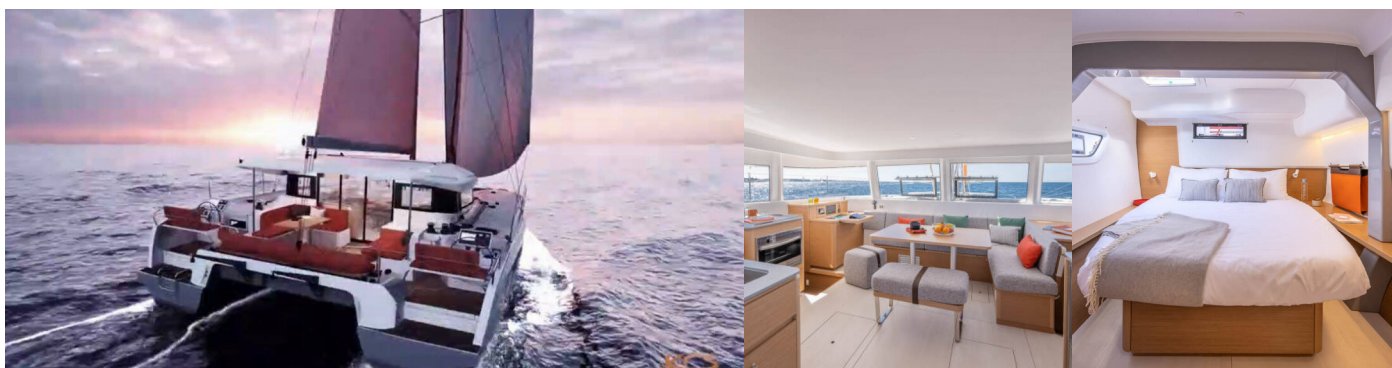

PRICE / WEEKS

16.05. - 30.05.2026 Booked	30.05. - 27.06.2026 Booked	27.06. - 11.07.2026 Booked	11.07. - 18.07.2026 Booked
18.07. - 25.07.2026 Booked	25.07. - 08.08.2026 Booked	08.08. - 15.08.2026 9.733 € ~~11.450 €~~	15.08. - 22.08.2026 Booked
22.08. - 29.08.2026 8.177 € ~~9.620 €~~	29.08. - 05.09.2026 9.139 € ~~9.620 €~~	05.09. - 19.09.2026 Booked	19.09. - 26.09.2026 Booked
26.09. - 03.10.2026 Booked	03.10. - 10.10.2026 6.631 € ~~6.980 €~~	10.10. - 24.10.2026 Booked	24.10. - 31.10.2026 Booked
31.10. - 07.11.2026 5.584 € ~~6.980 €~~	07.11. - 14.11.2026 5.584 € ~~6.980 €~~	14.11. - 21.11.2026 5.584 € ~~6.980 €~~	21.11. - 28.11.2026 5.584 € ~~6.980 €~~
28.11. - 05.12.2026 5.584 € ~~6.980 €~~			

WEB

najachty.pl

PHONE

+48 882 071 532

E-MAIL

biuro@najachty.pl

NAJACHTY

ul. Pi. Świętej Małgorzaty 1-2/42B, 58-100, Świdnica, Poland