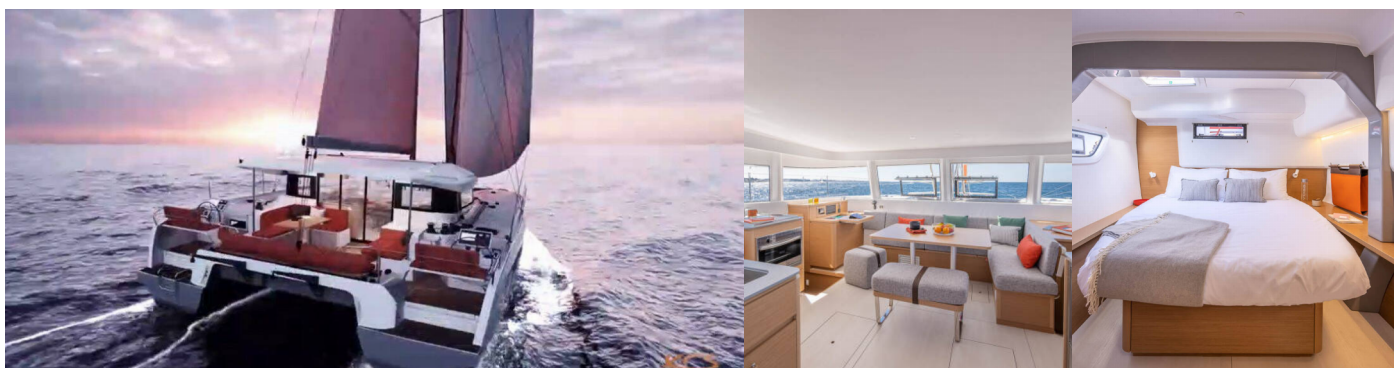

PRICE / WEEKS

07.11. - 14.11.2026

5.584 € ~~6.980 €~~

14.11. - 21.11.2026

5.584 € ~~6.980 €~~

21.11. - 28.11.2026

5.584 € ~~6.980 €~~

28.11. - 05.12.2026

5.584 € ~~6.980 €~~

05.12. - 12.12.2026

5.584 € ~~6.980 €~~

12.12. - 19.12.2026

5.584 € ~~6.980 €~~

19.12. - 26.12.2026

5.584 € ~~6.980 €~~

WEB

najachty.pl

PHONE

+48 882 071 532

E-MAIL

biuro@najachty.pl

NAJACHTY

ul. Pi. Świętej Małgorzaty 1-2/42B, 58-100, Świdnica, Poland