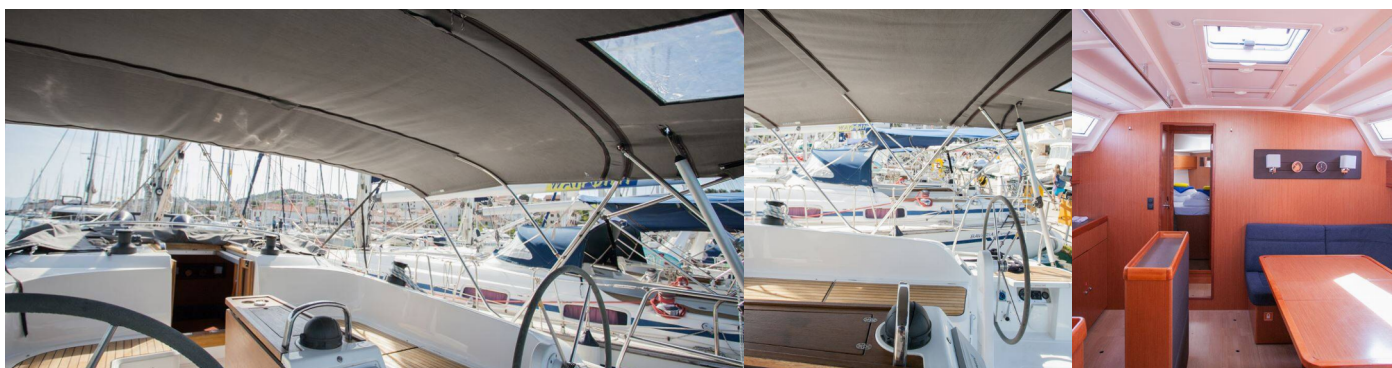

PRICE / WEEKS

20.05. - 30.05.2026 Booked	30.05. - 06.06.2026 Booked	06.06. - 13.06.2026 Booked	13.06. - 20.06.2026 Booked
20.06. - 27.06.2026 Booked	27.06. - 04.07.2026 Booked	04.07. - 11.07.2026 Booked	11.07. - 18.07.2026 Booked
18.07. - 25.07.2026 2.958 € ~~4.550 €~~	25.07. - 01.08.2026 2.958 € ~~4.550 €~~	01.08. - 15.08.2026 Booked	15.08. - 22.08.2026 Booked
22.08. - 29.08.2026 2.828 € ~~4.350 €~~	29.08. - 05.09.2026 2.828 € ~~4.350 €~~	05.09. - 12.09.2026 Booked	12.09. - 19.09.2026 2.425 € ~~3.730 €~~
19.09. - 26.09.2026 Booked	26.09. - 03.10.2026 2.145 € ~~3.300 €~~	03.10. - 10.10.2026 1.814 € ~~2.790 €~~	10.10. - 17.10.2026 1.814 € ~~2.790 €~~
17.10. - 24.10.2026 1.814 € ~~2.790 €~~	24.10. - 31.10.2026 1.814 € ~~2.790 €~~	31.10. - 07.11.2026 1.814 € ~~2.790 €~~	07.11. - 14.11.2026 1.814 € ~~2.790 €~~
14.11. - 21.11.2026 1.814 € ~~2.790 €~~	21.11. - 28.11.2026 1.814 € ~~2.790 €~~	28.11. - 05.12.2026 1.814 € ~~2.790 €~~	

WEB

najachty.pl

PHONE

+48 882 071 532

E-MAIL

biuro@najachty.pl

NAJACHTY

ul. Pi. Świętej Małgorzaty 1-2/42B, 58-100, Świdnica, Poland