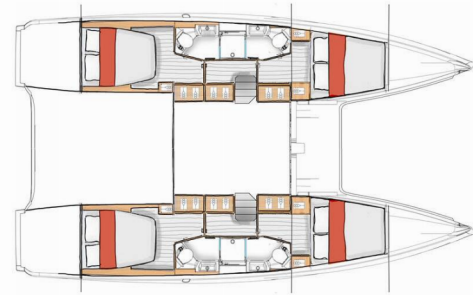

EXCESS 13

One Journey

The Catamaran Excess 13 „One Journey“, built in 2026, is moored in Athens, Alimos marina, - Greece. The yacht has 4 + 2 cabins, can accommodate 8 + 2 + 2 persons and has 4 + 1 toilets/showers.

One Journey

Production Year

2026

Length

12.99 m

Cabins

4 + 2

Berths