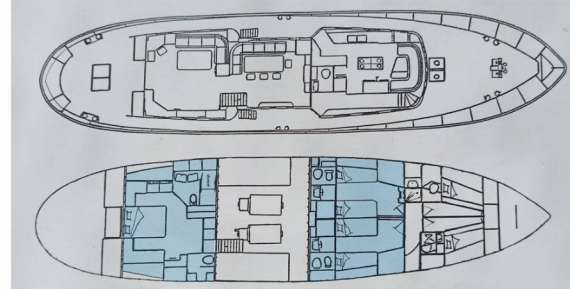

# PACIFIC CLASS 85

Five Angels

The Motor yacht Pacific Class 85 „Five Angels“, built in 1974, is moored in Porto di Castellammare di Stabia, - Italy. The yacht has 3 cabins, can accommodate 7 + 2 persons and has 3 + 2 toilets/showers.