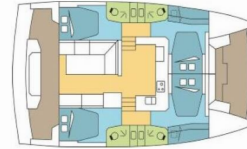

BALI CATSPACE

ELFRITH

The Catamaran Bali Catspace „ELFRITH“, built in 2020, is moored in Cote D'Azur, Port Pin Rolland, - France. The yacht has 4 cabins, can accommodate 8 persons and has 4 toilets/showers.

YACHT SPECIFICATIONS

Charter Base

Cote D'Azur, Port Pin Rolland, France

Yacht ID

10003

Brand

Catana

Name

ELFRITH

Production Year

2020

Length

12.31m

Cabins

4

Berths

8

Max. Passengers

10

Head/Shower

4

STANDARD YACHT EQUIPMENT

Comfort

Cockpit cushions (+ lounge cushions)

Deck

Bimini top, Cockpit table (+ 2 in forward cockpit), Cockpit/stern, outside shower (with hot/cold water), Davit, Dinghy, Electric anchor windlass, Flybridge, Grill/Barbecue/Plancha, Outboard engine, Swimming ladder

Entertainment

Fusion radio (with bluetooth), Outdoor speakers

Galley

Freezer (part of fridge), Microwave, Refrigerator (265 L)

Interior

Electric fans in cabins

Navigation

Autopilot, Depthsounder, GPS chart plotter (Outside), Speedometer (Speed log), Wind instrument/Anemometer

Safety

VHF radio

Sails

Electric winch, Lazy bag, Lazy jacks

Yacht electrics

12V Socket, Air Conditioning, Converter 220V/12V (1600W), Generator, Inverter, Solar panels (100 W), Watermaker - desalinator (65 L/H 12 v), WC pump (electric)