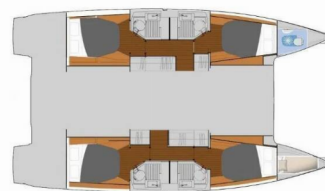

FONTAINE PAJOT FP 41 QUATUOR 4

Montague

The Catamaran Fountaine Pajot FP 41 Quatuor 4 „Montague“, built in 2026, is moored in Lefkas, Nikiana Marina, - Greece.

The yacht has 4 cabins, can accomodate 8 persons and has 4 toilets/showers.

YACHT SPECIFICATIONS

Charter Base

Lefkas, Nikiana Marina, Greece

Yacht ID

10002

Brand

Fountaine Pajot

Name

Montague

Production Year

2026

Length

12.10 m

Cabins

4

Berths

8

Max. Passengers

10

Head/Shower

4

STANDARD YACHT EQUIPMENT

Deck

Bimini top, Sprayhood, Teak deck

Galley

Coffee machine, Ice maker, Refrigerator

Interior

Electric toilet

Navigation

Autopilot, GPS chart plotter, Radar

Yacht electrics

Air Conditioning (all cabins), Generator, Solar panels, Watermaker - desalinator