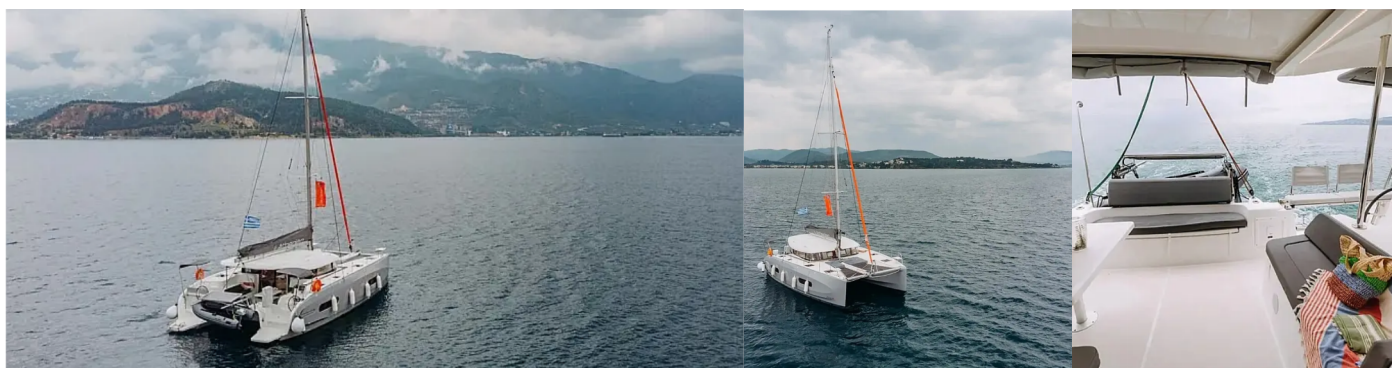

PRICE / WEEKS

25.04. - 02.05.2026 2.230 € ~~5.000 €~~	02.05. - 09.05.2026 2.230 € ~~5.000 €~~	09.05. - 16.05.2026 2.680 € ~~5.000 €~~	16.05. - 23.05.2026 Booked
23.05. - 30.05.2026 Booked	30.05. - 06.06.2026 Booked	06.06. - 13.06.2026 Booked	13.06. - 20.06.2026 Booked
20.06. - 27.06.2026 4.850 € ~~7.200 €~~	27.06. - 04.07.2026 Booked	04.07. - 11.07.2026 Booked	11.07. - 18.07.2026 Booked
18.07. - 25.07.2026 4.850 € ~~7.200 €~~	25.07. - 01.08.2026 5.500 € ~~8.200 €~~	01.08. - 08.08.2026 Booked	08.08. - 15.08.2026 Booked
15.08. - 22.08.2026 5.600 € ~~7.200 €~~	22.08. - 19.09.2026 Booked	19.09. - 26.09.2026 Booked	26.09. - 03.10.2026 Booked
03.10. - 10.10.2026 3.180 € ~~4.600 €~~	10.10. - 17.10.2026 2.780 € ~~4.600 €~~	17.10. - 24.10.2026 Booked	24.10. - 31.10.2026 2.380 € ~~4.600 €~~
31.10. - 07.11.2026 2.380 € ~~4.600 €~~			

WEB

najachty.pl

PHONE

+48 882 071 532

E-MAIL

biuro@najachty.pl

NAJACHTY

ul. Pi. Świętej Małgorzaty 1-2/42B, 58-100, Świdnica, Poland