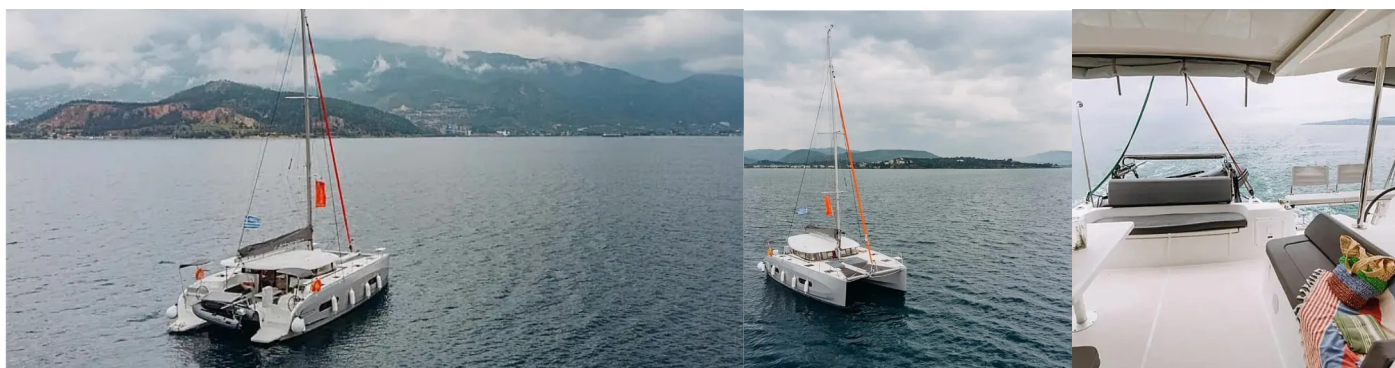

PRICE / WEEKS

03.04. - 10.04.2027

4.600 €

10.04. - 17.04.2027

4.600 €

17.04. - 24.04.2027

5.000 €

24.04. - 01.05.2027

5.000 €

01.05. - 08.05.2027

5.000 €

08.05. - 15.05.2027

5.000 €

15.05. - 22.05.2027

6.450 €

22.05. - 29.05.2027

6.450 €

29.05. - 05.06.2027

6.450 €

05.06. - 12.06.2027

6.450 €

12.06. - 19.06.2027

7.200 €

19.06. - 26.06.2027

7.200 €

26.06. - 03.07.2027

7.200 €

WEB

najachty.pl

PHONE

+48 882 071 532

E-MAIL

biuro@najachty.pl

NAJACHTY

ul. Pi. Świętej Małgorzaty 1-2/42B, 58-100, Świdnica, Poland