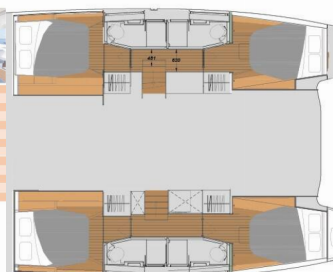

PRICE / WEEKS

05.12. - 12.12.2026

3.600 € ~~4.000 €~~

12.12. - 19.12.2026

3.600 € ~~4.000 €~~

19.12. - 26.12.2026

3.600 € ~~4.000 €~~

WEB

najachty.pl

TELEFON

+48 882 071 532

E-MAIL

biuro@najachty.pl

NAJACHTY

ul. Pi. Świętej Małgorzaty 1-2/42B, 58-100, Świdnica, Polen